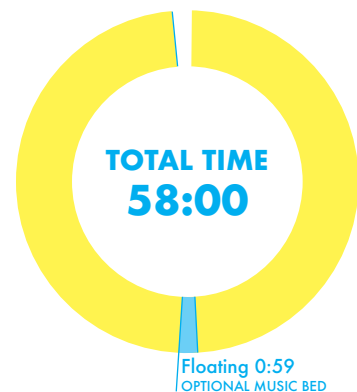

THE SOUND INCLUDES

- Altin Gün
- Antônio Carlos & Jocafr
- Baby Charles
- Kate Bollinger
- El Michels Affair
- L'Entourloop
- The Last Poets
- Lizzy Mercier Descloux
- Georgia Anne Muldrow
- SAULT ... and more!

FOR MORE INFO, contact Iris Berkeley | mail@irisberkeley.com | (617) 871-9804 | irisberkeley.com

DISTRIBUTION at modernjetset.com/prx & modernjetset.com/audioport | **ARCHIVE EPISODES** at modernjetset.com